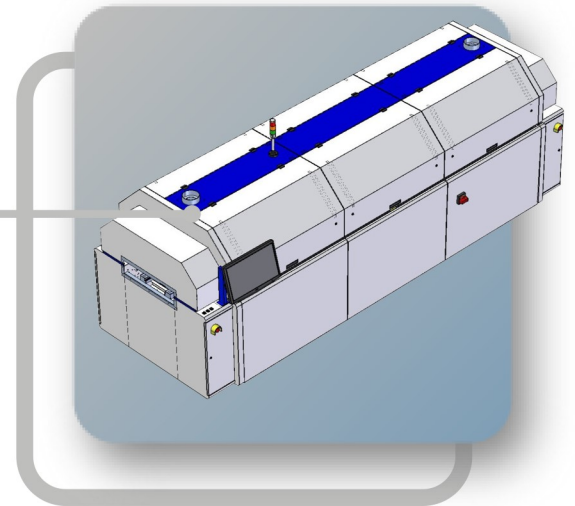

IOS 8-24

4+4 ~ 10+10 Heating Zones

1 ~ 4 Cooling Zones

Mesh, Mesh & Chain, Chain, Chain & Central Support