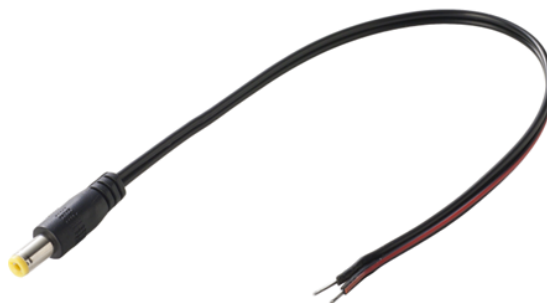

Extension Cable Plug 20cm

Country of Origin : China
 Operating Temperature : 0 ÷ 40[°C]
 Cable type : 20AWG - 2wc
 DC Connector : 2.1x5.5x11 with center springs
 2.5x5.5x11 with center springs
 Max. load 5A

WEIGHT	1pc	N.W.: 6g / pc
PACKING	Bunch	50pcs / 1bunch
		G.W.: 0.3 kg / bunch

Extension cable Plug 80cm

Country of Origin : China
 Operating Temperature : 0 ÷ 40[°C]
 Cable type : 20AWG - 2wc
 DC Connector : 2.1x5.5x11 with center springs
 2.5x5.5x11 with center springs
 Max. load 5A

WEIGHT	1pc	N.W.: 16g / pc
PACKING	Bunch	20pcs / 1bunch
		G.W.: 0.32 kg / bunch

Extension cable Plug 1.5m

Country of Origin : China
 Operating Temperature : 0 ÷ 40[°C]
 Cable type : 20AWG - 2wc
 DC Connector : 2.1x5.5x11 with center springs
 Max. load 5A

WEIGHT	1pc	N.W.: 27g / pc
PACKING	Bunch	10pcs / 1bunch
		G.W.: 0.27 kg / bunch

Extension cable Plug 3.0m

Country of Origin : China
 Operating Temperature : 0 ÷ 70[°C]
 Cable type : 20AWG - 3.9/2RC
 DC Connector : 2.1x5.5x11 with center springs
 Max. load 5A